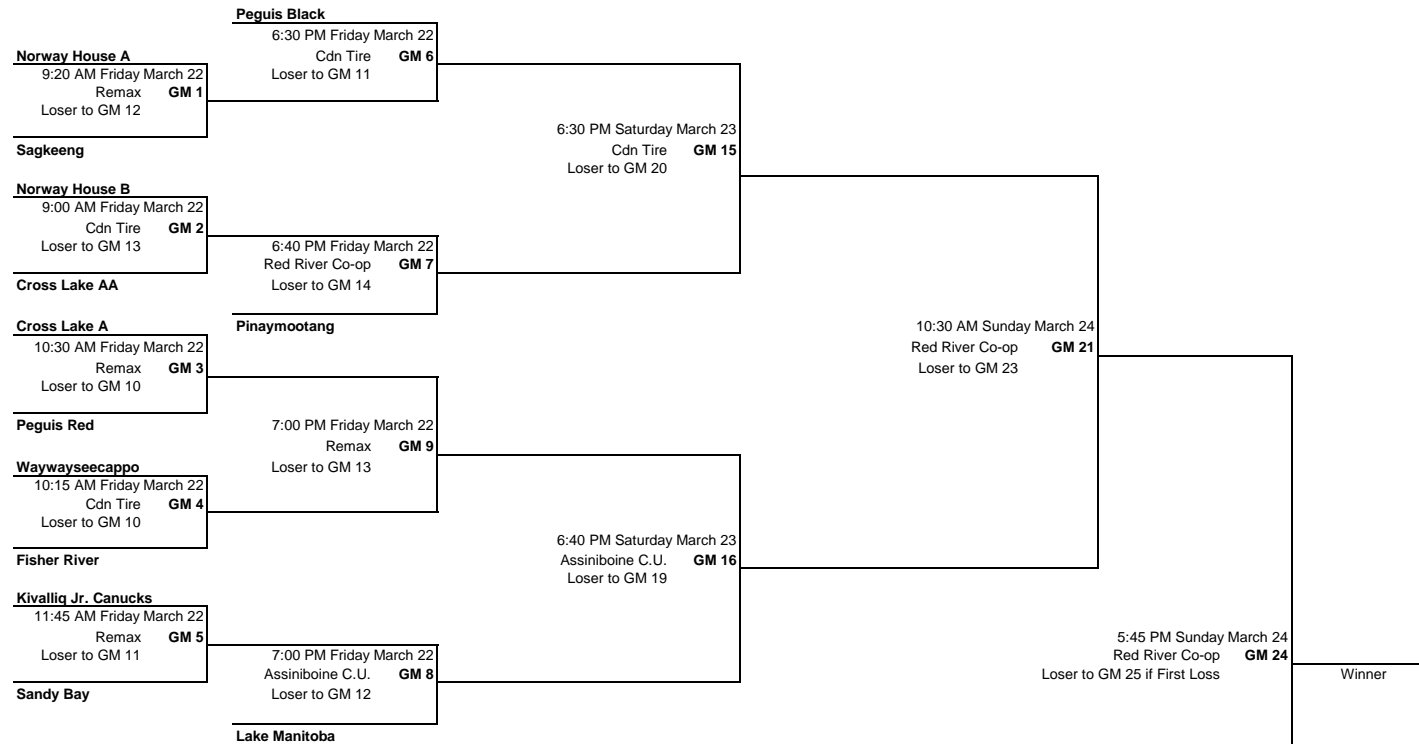

# 2019 MICEC TOURNAMENT - ATOM

A SIDE:

ALL GAMES ARE AT THE BELL - MTS ICEPLEX  
3969 PORTAGE AVE, WINNIPEG, MB.

B SIDE: