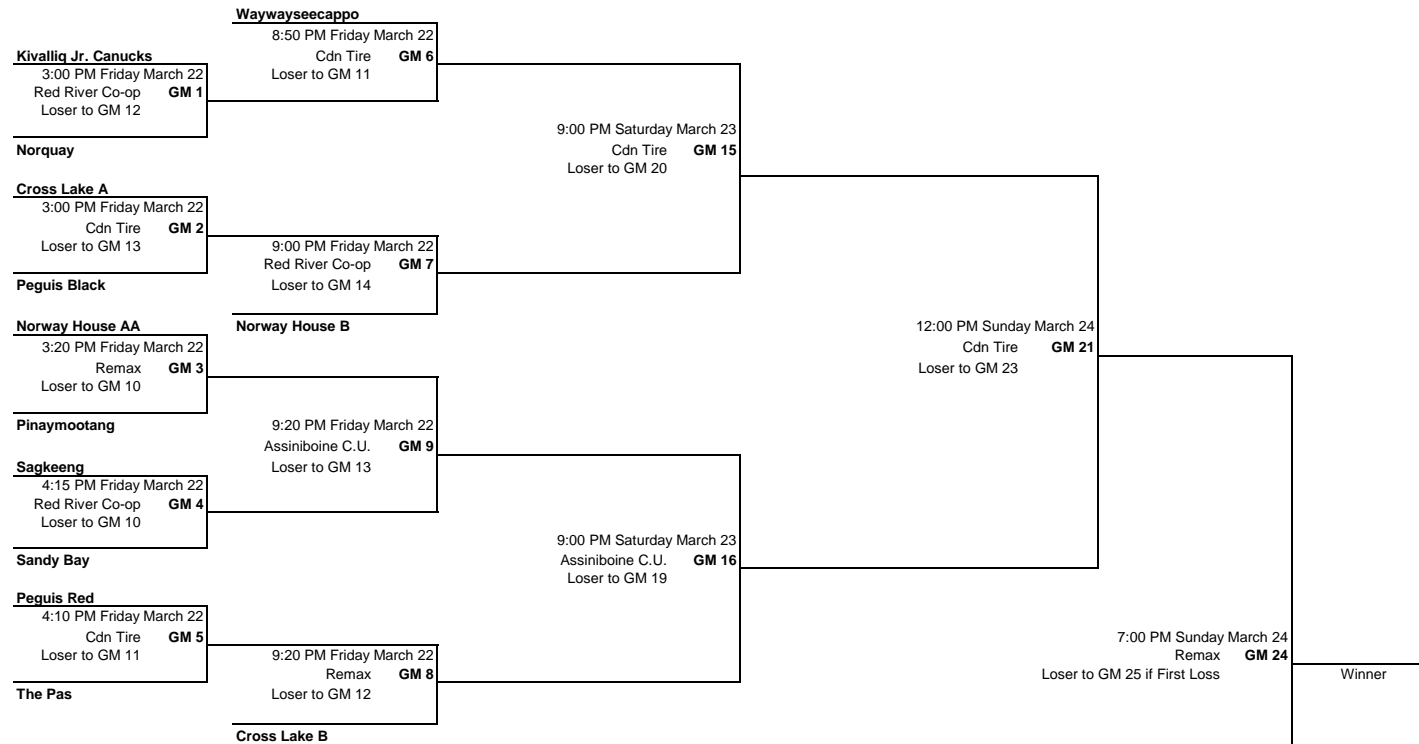

2019 MICEC TOURNAMENT - BANTAM

A SIDE:

ALL GAMES ARE AT THE BELL - MTS ICEPLEX
3969 PORTAGE AVE, WINNIPEG, MB.

B SIDE: