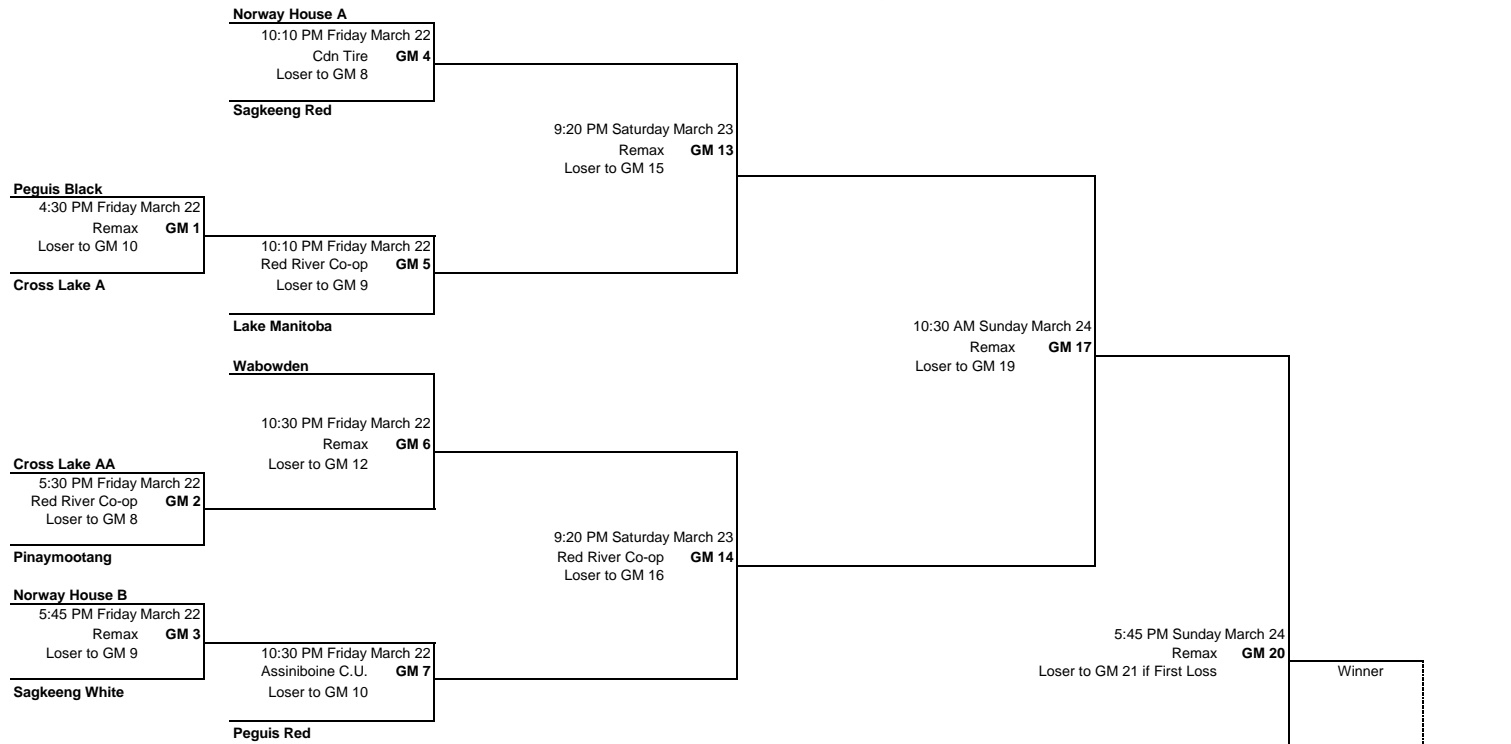

2019 MICEC TOURNAMENT - MIDGET

A SIDE:

ALL GAMES ARE AT THE BELL - MTS ICEPLEX
3969 PORTAGE AVE, WINNIPEG, MB.

B SIDE: