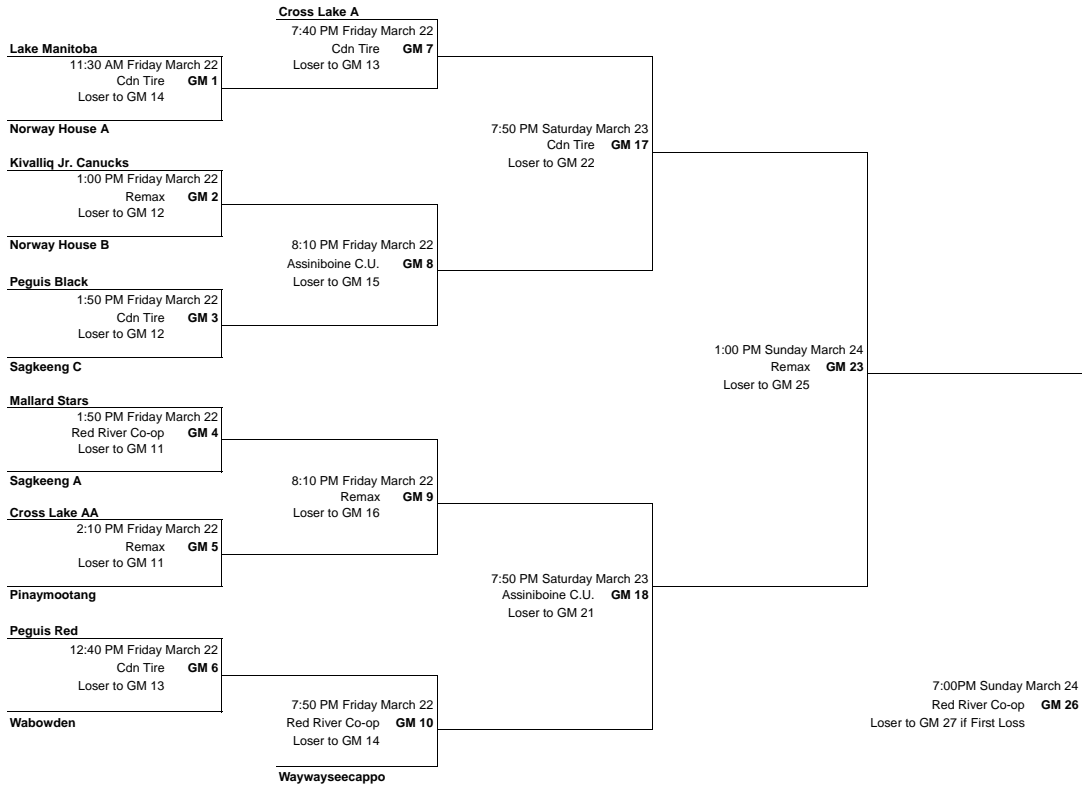

# 2019 MICEC TOURNAMENT - PEE WEE

ALL GAMES ARE AT THE BELL - MTS ICEPLEX  
3969 PORTAGE AVE, WINNIPEG, MB.

## A SIDE:

## B SIDE: