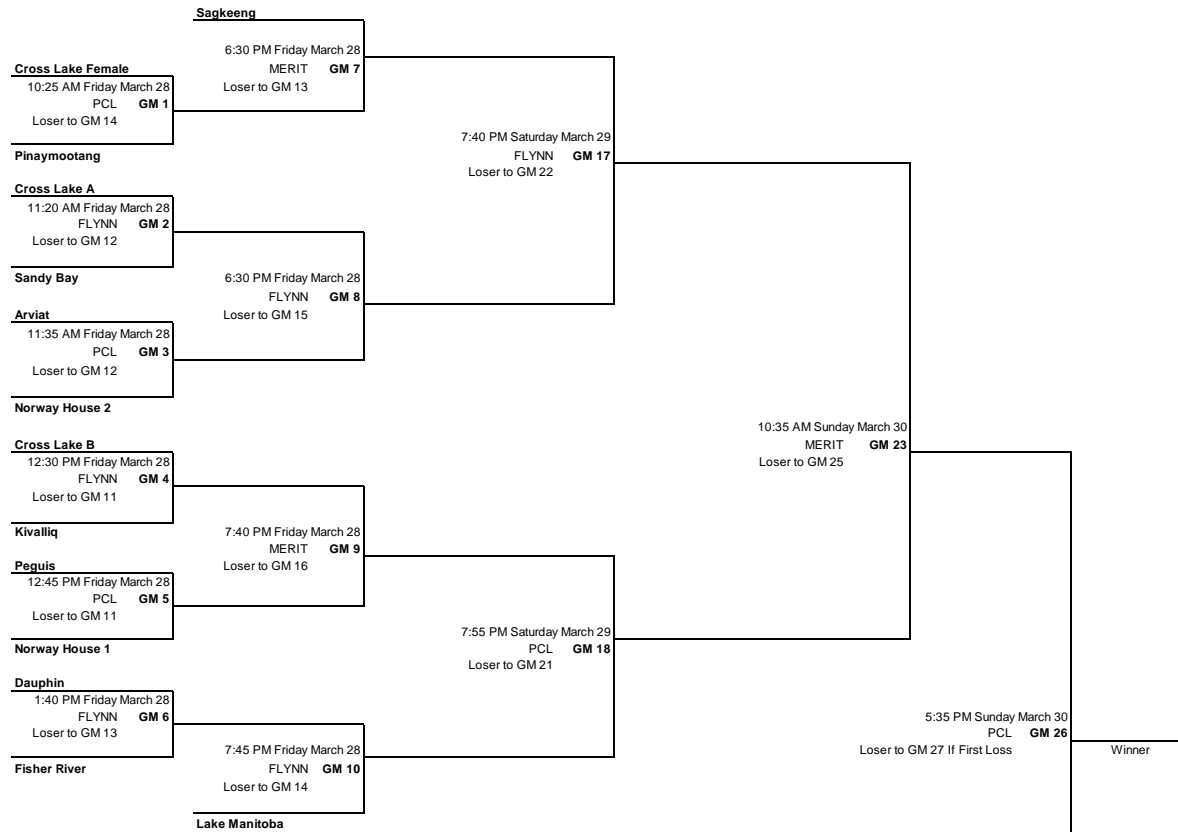

2025 MICEC TOURNAMENT - U13

A SIDE:

ALL GAMES ARE AT THE HOCKEY FOR ALL CENTRE
3969 PORTAGE AVE, WINNIPEG, MB.

B SIDE: