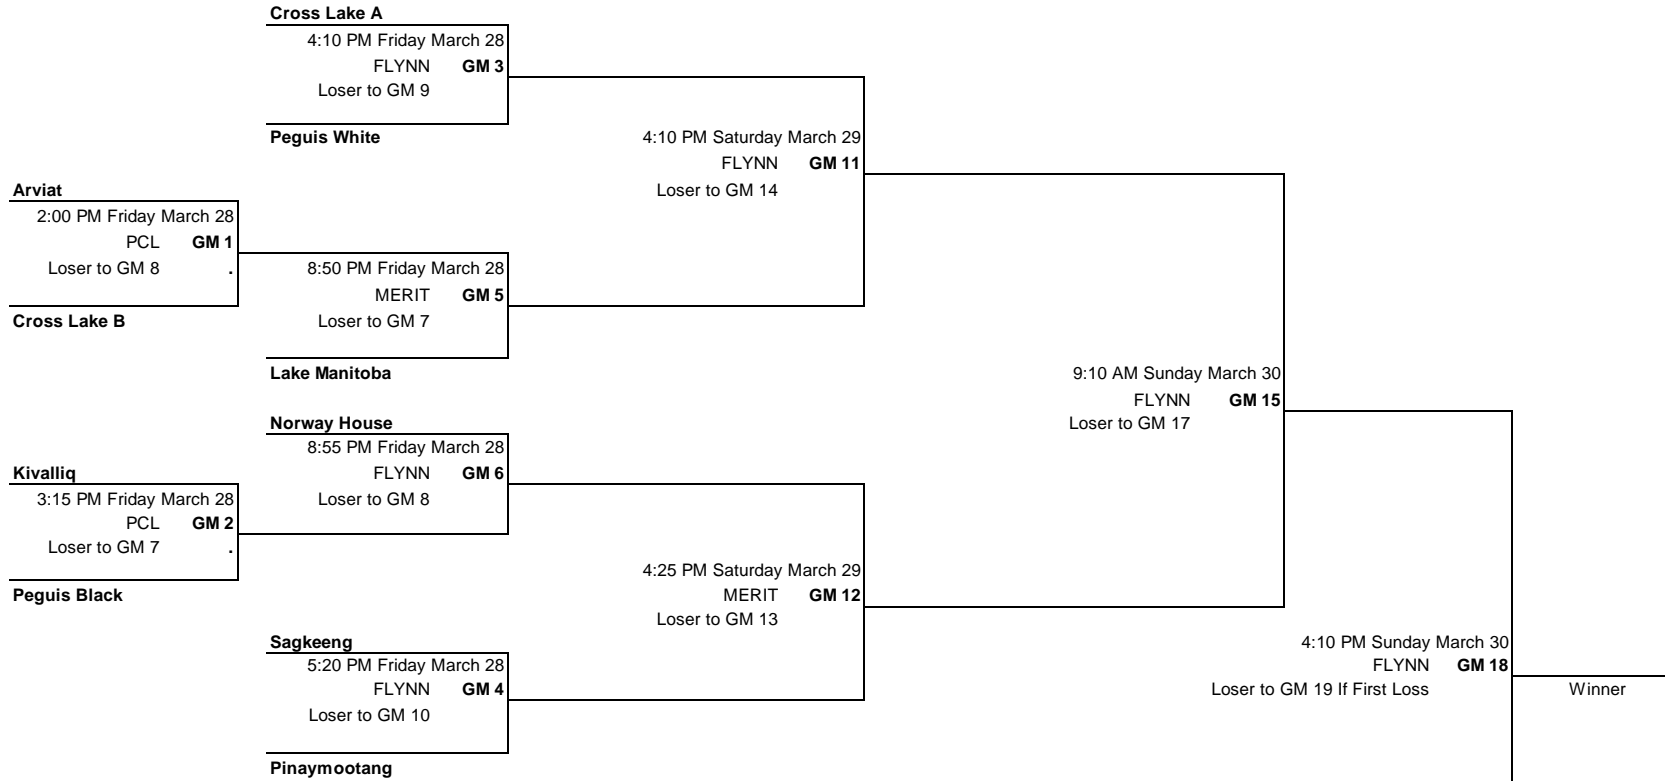

2025 MICEC TOURNAMENT - U15

ALL GAMES ARE AT THE HOCKEY FOR ALL CENTRE
3969 PORTAGE AVE, WINNIPEG, MB.

A SIDE:

B SIDE: